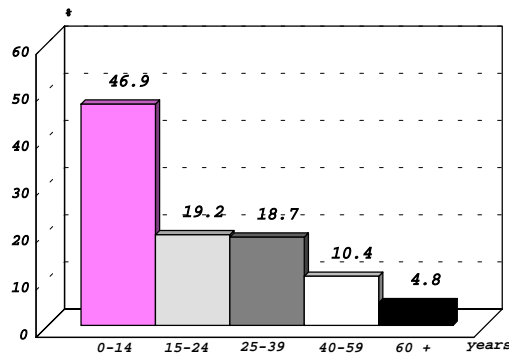

**Age Structure,
WBSG, 2000:**

(Source: PCBS,
Projected Population,
Mid-2000, Medium

Distribution of the Palestinian People Worldwide

Inside¹ (mid-2001)		Outside	I²	II³	III⁴		
West Bank & Gaza Strip	3,298,951	Jordan	2,598,104	2,472,501	2,626,000		
		Lebanon	387,766	456,824	463,000		
		Syria	394,695	494,501	411,000		
		Egypt	57,500	51,805	48,000		
Areas Occupied in 1948	1,012,741	Saudi Arabia	287,499	291,778	299,000		
		Kuwait & other Gulf	151,959	149,786	135,000		
		Libya and Iraq	-	78,884	79,000		
		Other Arab countries	113,358	5,887	-		
		The Americas	-	216,196	-		
		Other Countries	511,355	275,303	606,000		
		Total Inside	4,311,692	Total Outside	4,502,236	4,495,826	

¹ PCBS, Population in the Palestinian Territory, 1997-2025.   ² PCBS, 2001.

³ Salman Abu Sitta. *Palestine 1948 - Commemoration of Al-Naqba*. London: Palestinian Return Center, May 2000.

⁴ Justin McCarthy. "Population", entry in *Encyclopedia of the Palestinians*, ed. By Philip Mattar. New York, 2000.